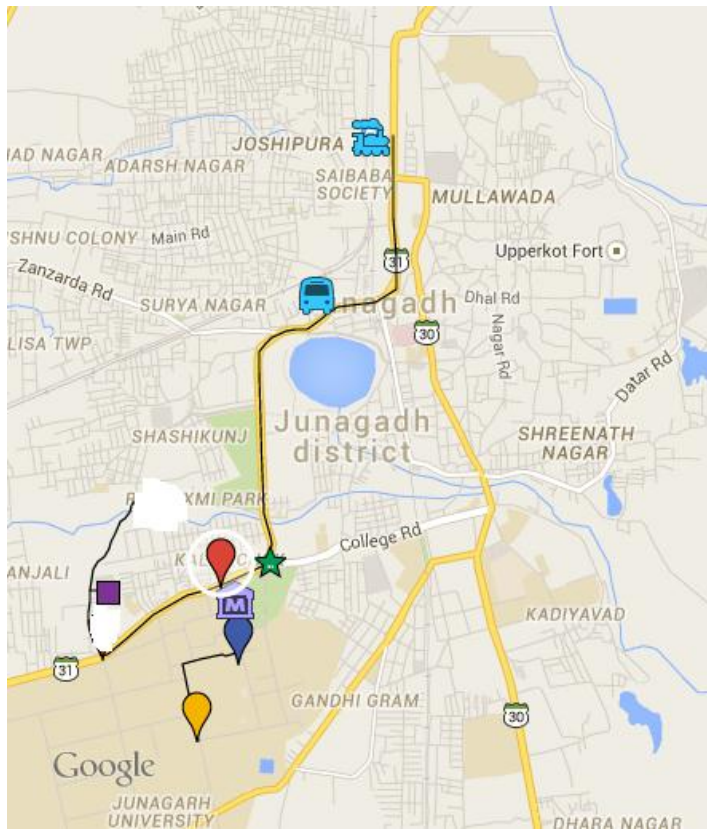

Model Training Course
On
Water Security and Challenges in the Arena of Climate Change
(December 14-21, 2016)

Venue: Seminar Hall, Horticulture wing, B/h. College of Agriculture, Junagadh
Agricultural University, Junagadh

Approximate Distance and Fare

Sr. No.	Place	Approx. Distance (Km)	Approx. Fare (Rs.)
1	Ahmedabad to Junagadh	325	250-350
2	Rajkot to Junagadh	105	80-90
3	Junagadh Railway Station to Motibaug (2 nd Gate of JAU, Campus)	04	50
4	Junagadh Bus Stop to Motibaug (2 nd Gate of JAU, Campus)	03	40

JAU, Road Map

-  Junagadh Railway station
-  JAU Main Gate (2nd Gata)
-  Bus stand, Junagadh
-  VIP guest House
-  route
-  2nd gate to Auditorium and ...
-  JAU Auditorium
-  College of Agricultural Engin...
-  Krushikar Atithi Bhavan
-  Motibaugh